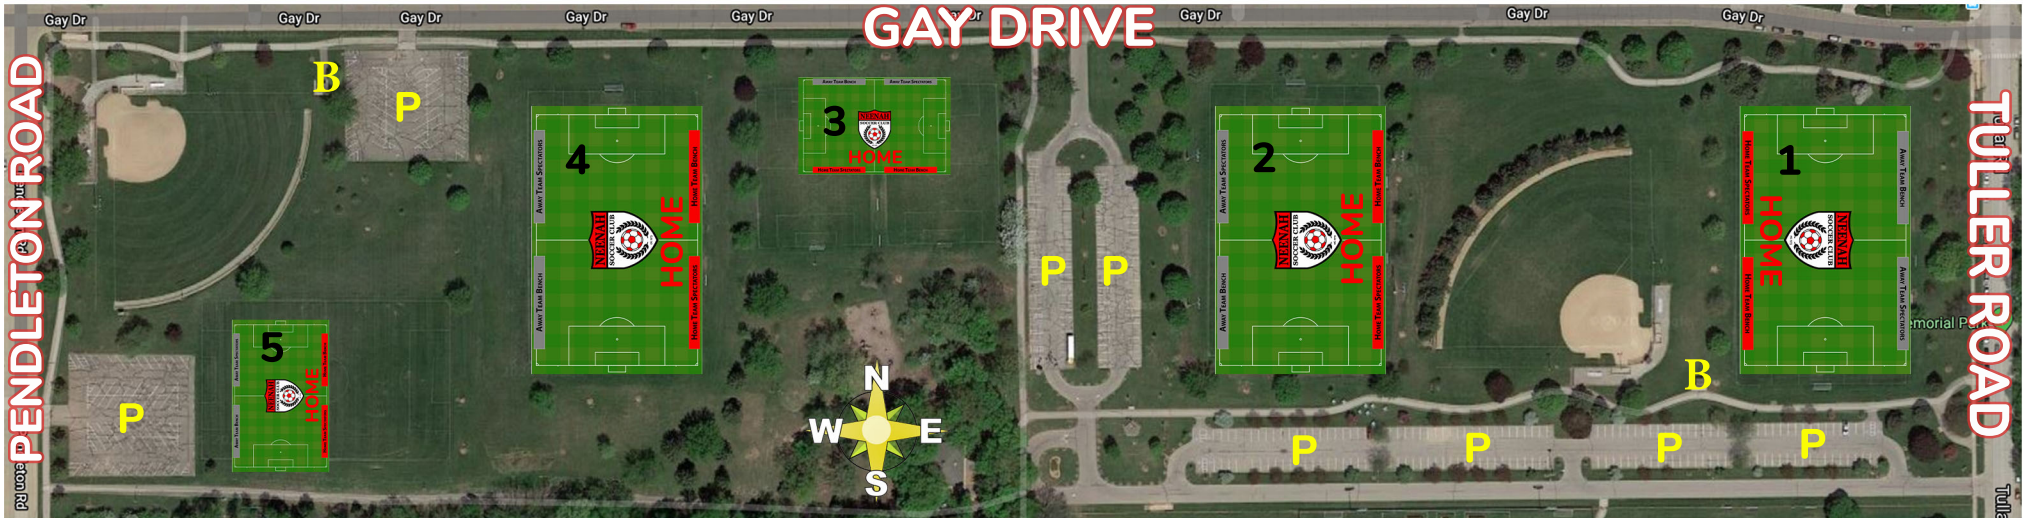

MEMORIAL PARK FIELD MAP, NEENAH

To ensure we are returning to play as safely as possible, please follow the following guidelines:

- ➔ Limit the number of spectators.
- ➔ Please stay socially distant whenever possible (6ft apart from other spectators except those from the same family).
- ➔ Do not interact with players when the game is in session.

PLEASE WEAR

A MASK

⬇️ TAKE A CLOSER LOOK ⬇️

When looking at the field, players go RIGHT, spectators go LEFT!